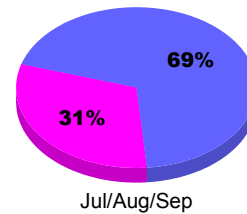

Gender Comparison 2011-2012

Jul/Aug/Sep

Legend: Male (Blue), Female (Magenta)